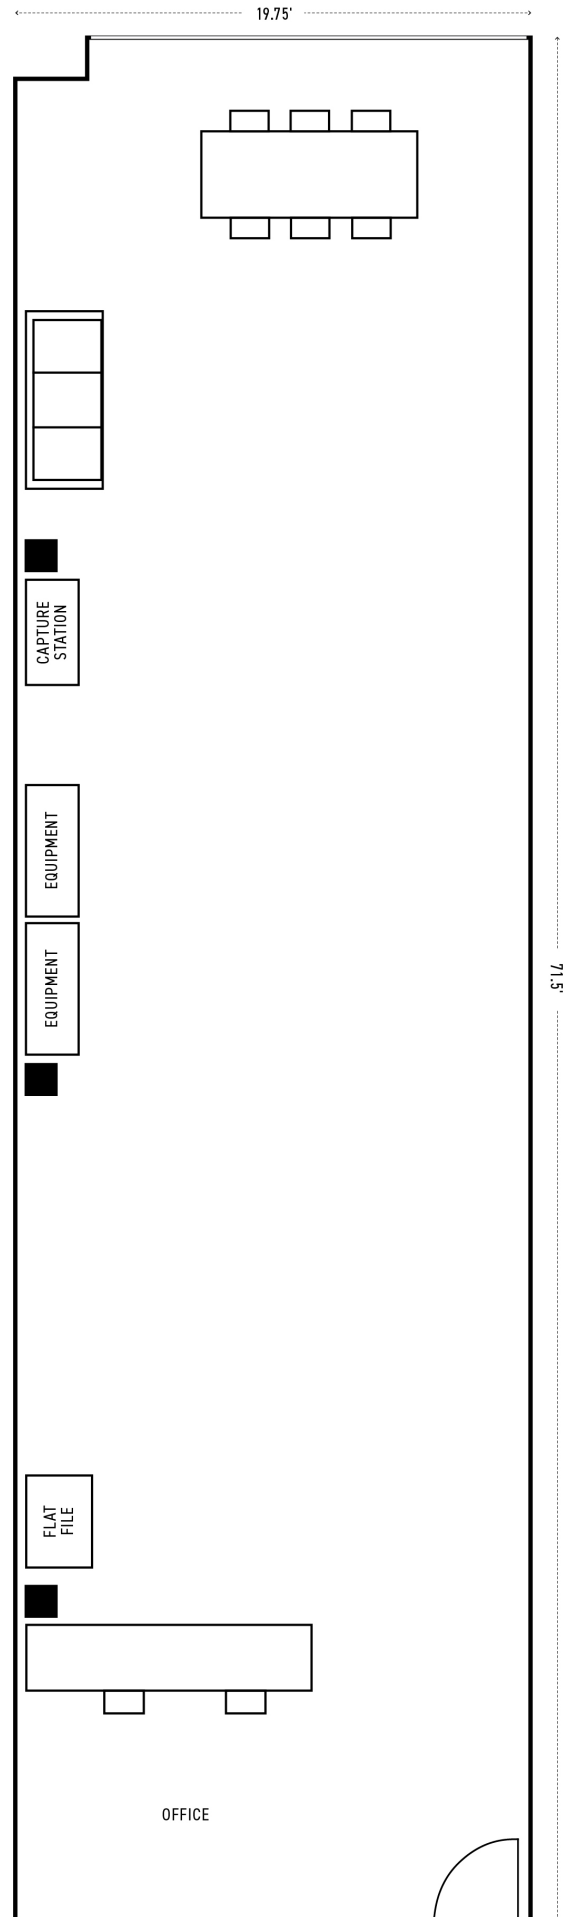

SPECIFICATIONS

- 1,500 Square Feet
- 12-Foot Ceilings
- Concrete Floors
- North-Facing Windows
- Blackout Shades
- Sonos Sound System
- Four Freight Elevators
- On-Site Parking
- Food Hall on Premesis

EQUIPMENT

LIGHTING

- Profoto D4 2400 Packs
- Profoto Acute2/D4 Heads
- Profoto Zoom 2 Reflectors
- Profoto Magnum Reflector
- Profoto Fresnel Small
- Profoto Hardbox
- Profoto ProBox
- Profoto Beauty Dish
- Medium Softbox
- Photek Softlighter Umbrellas
- Elinchrom Octabank 75"
- 7" grids (5°/10°/20°/30°)
- 8' x 8' Full Silk
- Scrim Jim Kit

GRIP

- FOBA Asaba Studio Stand
- Manfrotto 405 Tripod Head
- C-Stands (40", 30", 20")
- Junior Rolling Stand
- Baby Boom
- Autopoles
- Crossbars
- Adjustable Sawhorses
- Apple Boxes
- Assorted Clamps
- V-Flats
- Flag Kit
- Dot and Finger Kit
- Sand Bags
- Extension Cords

CAPTURE STATION

- 2019 Mac Pro
- Two Eizo CG2420 24" Monitors
- OWC Thunderbolt 3 Dock
- Wacom Tablet
- Battery Backup
- Software: Capture One 12 & 20, ChronoSync, Photoshop CC, Helicon Focus

CAMERA SYSTEMS

- Phase One XF/ IQ3 100MP
- Nikon D850
- Canon 5DS R

SURFACES

- 4' x 4' Plywood
- 4' x 4' White Formica
- 4' x 4' Translucent Plexiglass
- 4' x 4' Matte White Plexiglass
- 4' x 4' Clear Glass

PRODUCTION + STYLING

- Coffee Maker
- Electric Kettle
- Folding Tables
- Folding Chairs
- Steamer
- Iron
- Ironing Board
- Garment Racks

Please inquire for rates and our complete equipment list:
booking@rexschaffer.studio